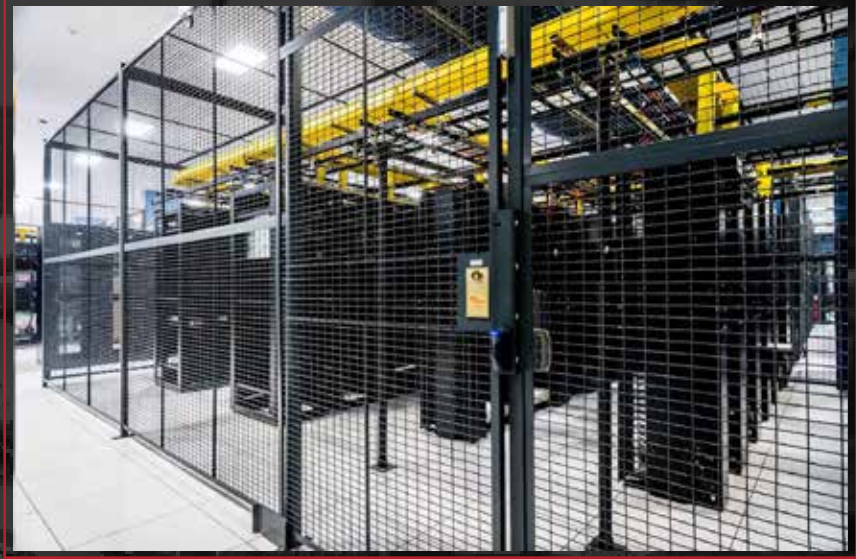

### MODULAR SYSTEM

Server Cages are easy to reconfigure as needs change or when adding additional equipment. Cages allow for side-by-side storage of server racks, and are an inexpensive solution to network and physical security issues.

### CLEAN INSTALLATION

No cutting or grinding is required during installation, so there is no worry about debris infiltrating the air or cooling systems in an operating facility. Strong, durable and attractive server cages will impress potential clients.

Wire partitions keep clients' equipment separated, you control access while keeping all equipment visible and in plain sight.

Divide entire hosting facilities with our easily reconfigurable Server Cage System. Our wire partitions can be used to economically separate and secure customer specific server or network equipment.

## STRONG & SECURE CAGES

The most important aspect of providing network and telecommunications to a large client base is keeping your customers' data safe, secure and separated at all times.

We design our Server Cage system with all of the hardware on the inside of the enclosure. With hardware only accessible from the inside of the secured area, security is guaranteed.