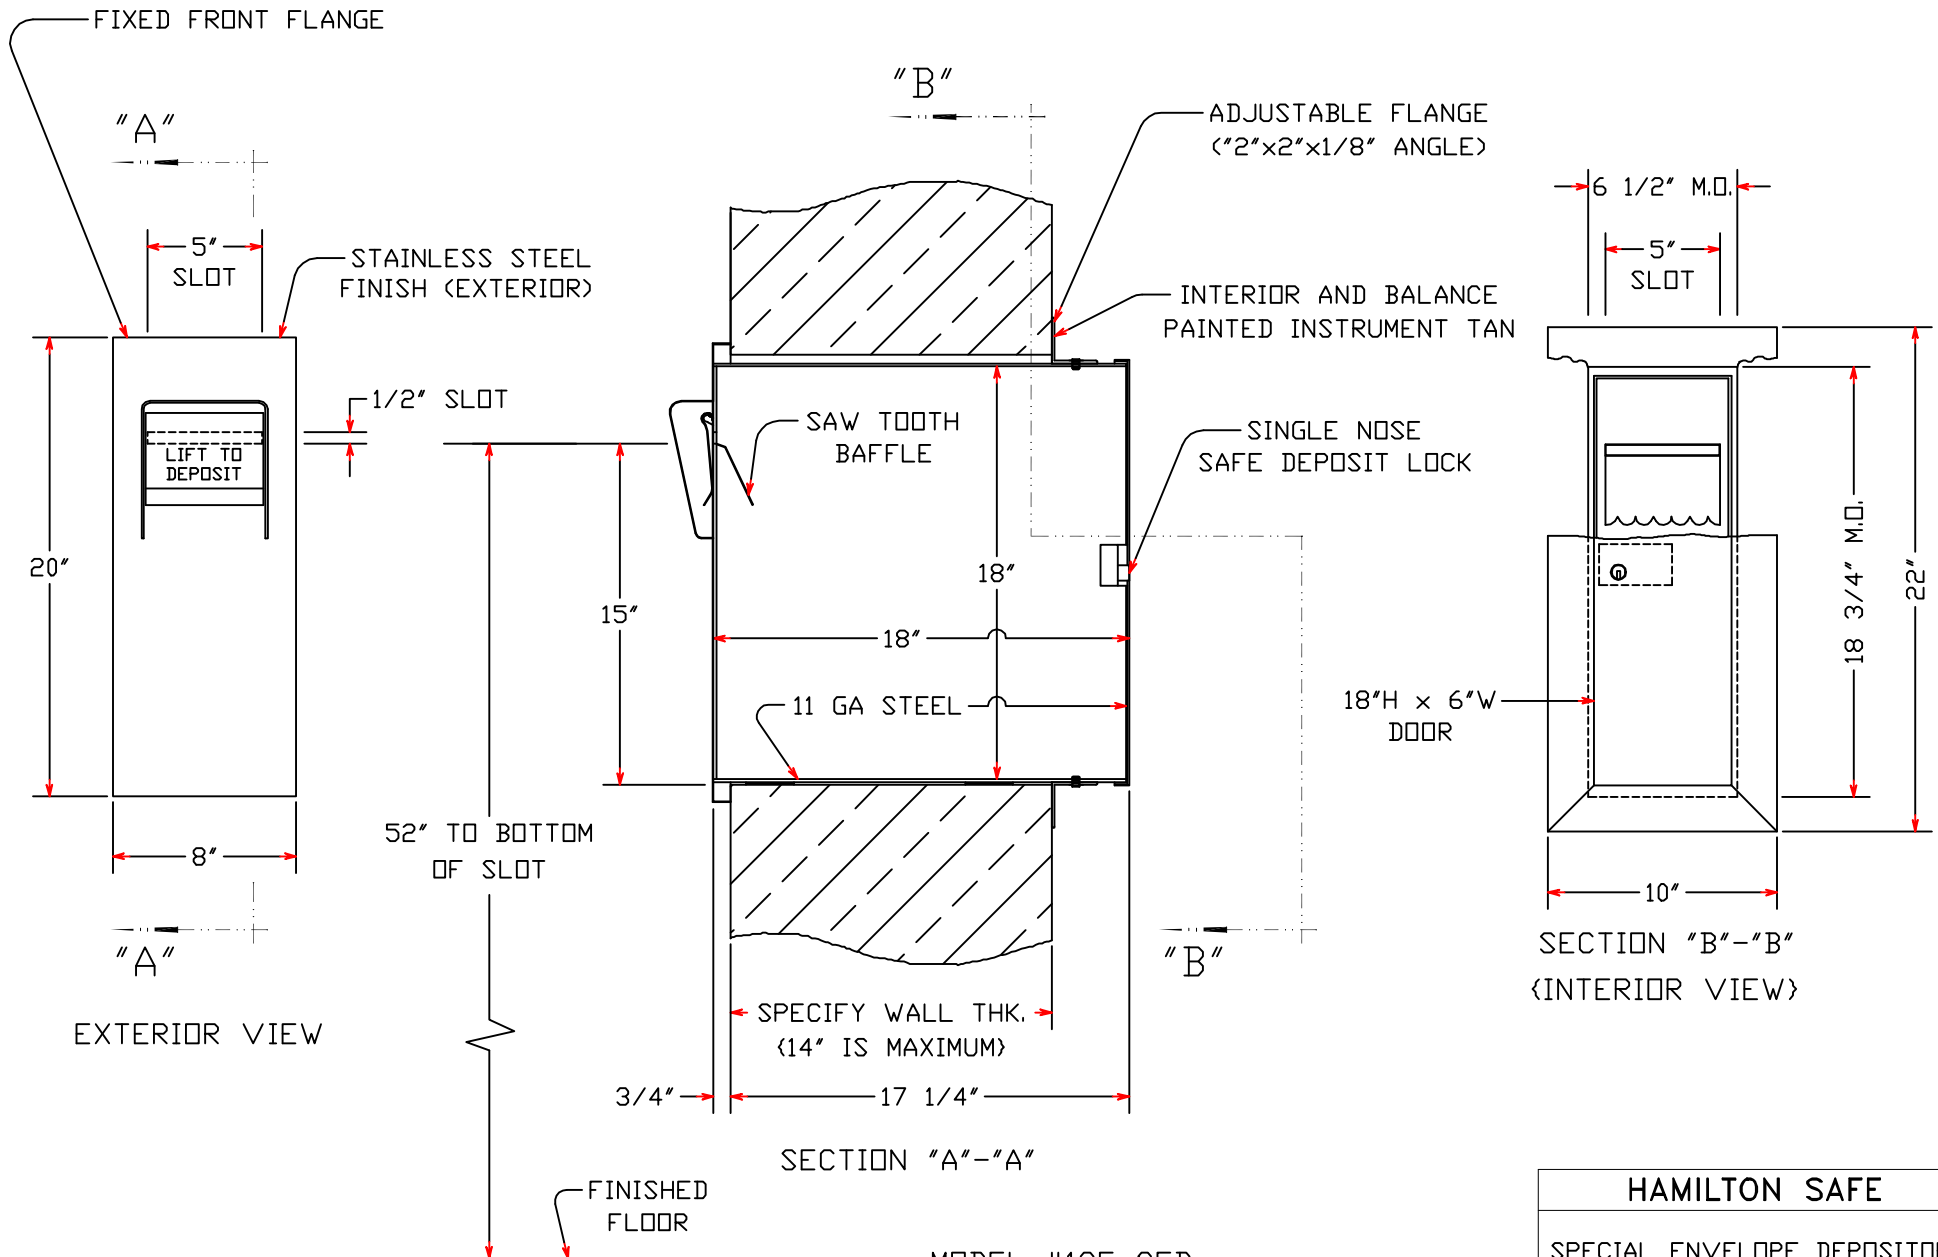

MASONRY OPENING - 18 3/4" High x 6 1/2" Wide

MODEL #125-SED

HAMILTON SAFE	
SPECIAL ENVELOPE DEPOSITORY MODEL 125-SED	
Drawing Number : 92-637	Date : 12-11-92